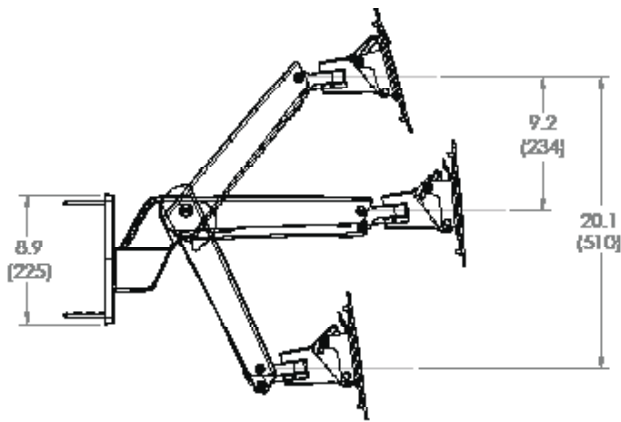

Interactive Arm HD

Dimensions

Wall Mount Bracket

Stud mounting:
M8 x 80mm or 5/16" x 3"
and flat washer 8mm or
5/16" (2 places)

Range of Motion

Weight Capacity

© 2013 Ergotron, Inc. rev. 02/14/2013 DIM-interactHD Content is subject to change without notification