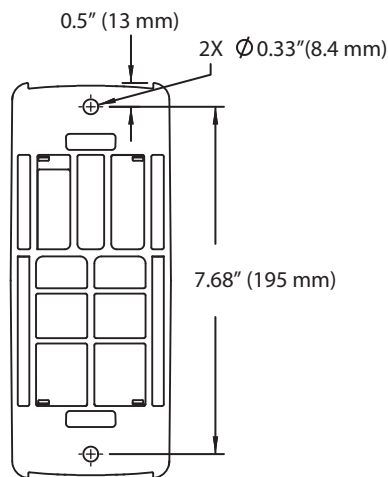

Interactive Arm HD

Dimensions

Wall Mount Bracket

Stud mounting:
M8 x 80mm or 5/16" x 3"
and flat washer 8mm or
5/16" (2 places)

Range of Motion

Weight Capacity

© 2013 Ergotron, Inc. rev. 02/14/2013 DIM-interactHD Content is subject to change without notification