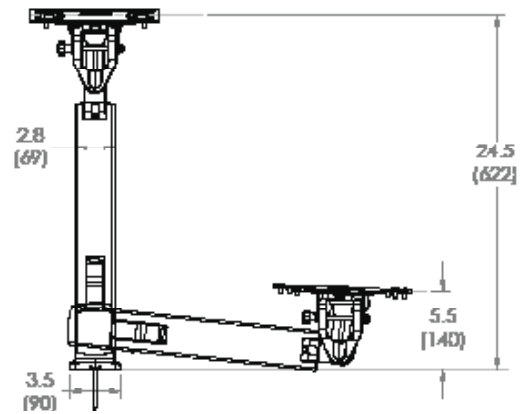

Interactive Arm HD

Dimensions

Wall Mount Bracket

Stud mounting:
M8 x 80mm or 5/16" x 3"
and flat washer 8mm or
5/16" (2 places)

Range of Motion

Weight Capacity

© 2013 Ergotron, Inc. rev. 02/14/2013 DIM-interactHD Content is subject to change without notification