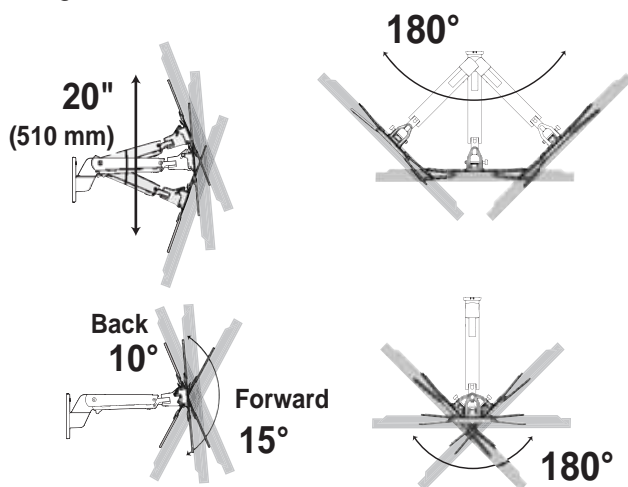

Interactive Arm HD

Dimensions

Wall Mount Bracket

Stud mounting:
M8 x 80mm or 5/16" x 3"
and flat washer 8mm or
5/16" (2 places)

Range of Motion

Weight Capacity

© 2013 Ergotron, Inc. rev. 02/14/2013 DIM-interactHD Content is subject to change without notification