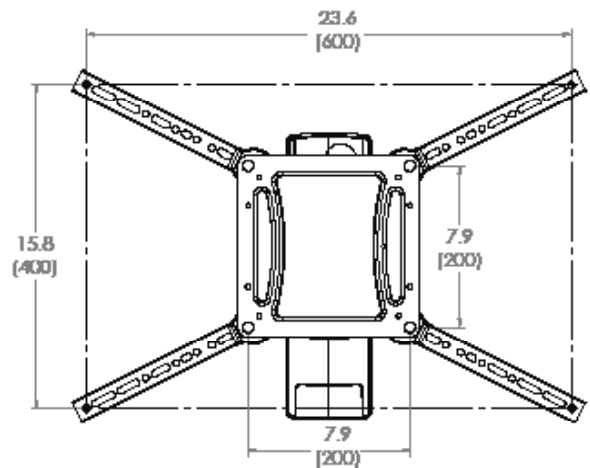

Interactive Arm HD

Dimensions

Wall Mount Bracket

Stud mounting:
M8 x 80mm or 5/16" x 3"
and flat washer 8mm or
5/16" (2 places)

Range of Motion

Weight Capacity

© 2013 Ergotron, Inc. rev. 02/14/2013 DIM-interactHD Content is subject to change without notification