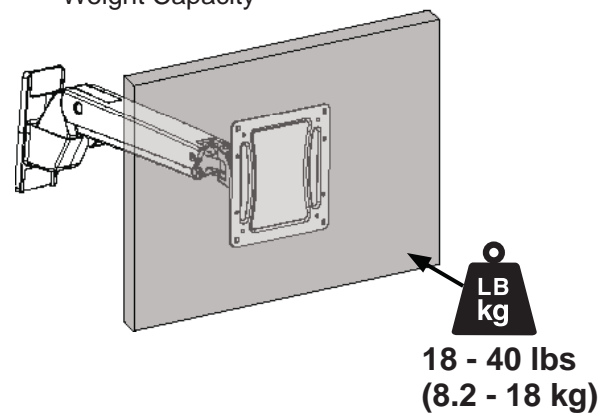

Interactive Arm HD

Dimensions

Wall Mount Bracket

Stud mounting:
M8 x 80mm or 5/16" x 3"
and flat washer 8mm or
5/16" (2 places)

Range of Motion

Weight Capacity

© 2013 Ergotron, Inc. rev. 02/14/2013 DIM-interactHD Content is subject to change without notification