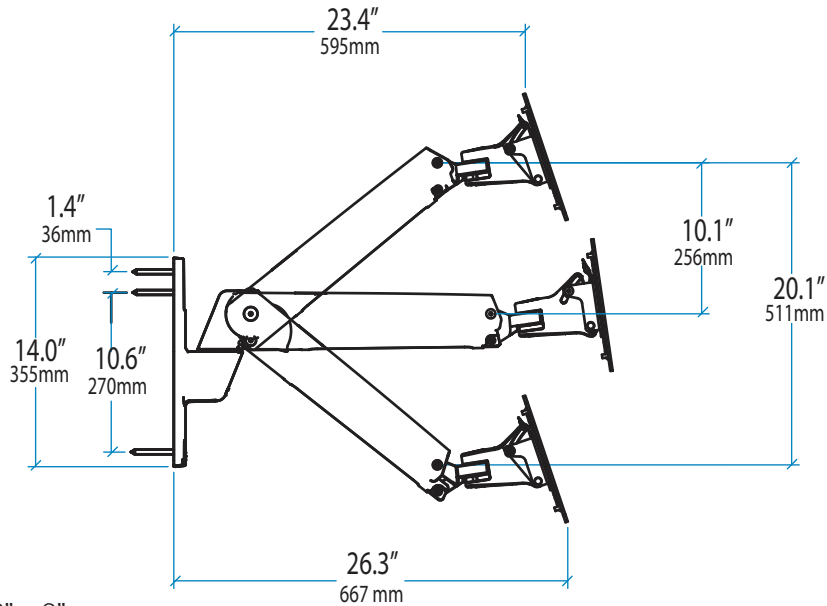

Interactive Arm VHD

Dimensions

Wall Mount Bracket

Stud mounting:
 M8 x 80mm or 5/16" x 3"
 and flat washer 8mm or
 5/16" (3 places)

© 2013 Ergotron, Inc. rev. 02/14/2013 DIM-InteractVHD Content is subject to change without notification

APAC Sales

Tokyo, Japan
www.ergotron.com
apaccustomerservice@ergotron.com

Worldwide OEM Sales

www.ergotron.com
info.oem@ergotron.com

Interactive Arm VHD

Dimensions

VESA

Range of Motion