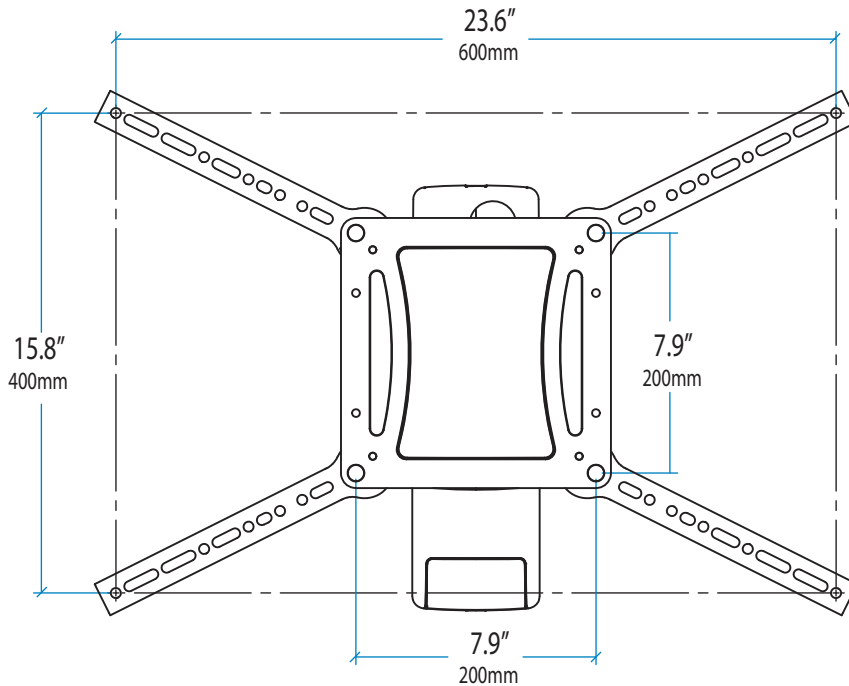

Interactive Arm VHD

Dimensions

Wall Mount Bracket

Stud mounting:
 M8 x 80mm or 5/16" x 3"
 and flat washer 8mm or
 5/16" (3 places)

© 2013 Ergotron, Inc. rev. 02/14/2013 DIM-InteractVHD Content is subject to change without notification

APAC Sales

Tokyo, Japan
www.ergotron.com
apaccustomerservice@ergotron.com

Worldwide OEM Sales

www.ergotron.com
info.oem@ergotron.com

Interactive Arm VHD

Dimensions

VESA

Range of Motion

Weight Capacity

© 2013 Ergotron, Inc. rev. 02/14/2013 DIM-interactVHD Content is subject to change without notification

Americas Sales and Corporate Headquarters

St. Paul, MN USA
(800) 888-8458
+1-651-681-7600
www.ergotron.com
sales@ergotron.com