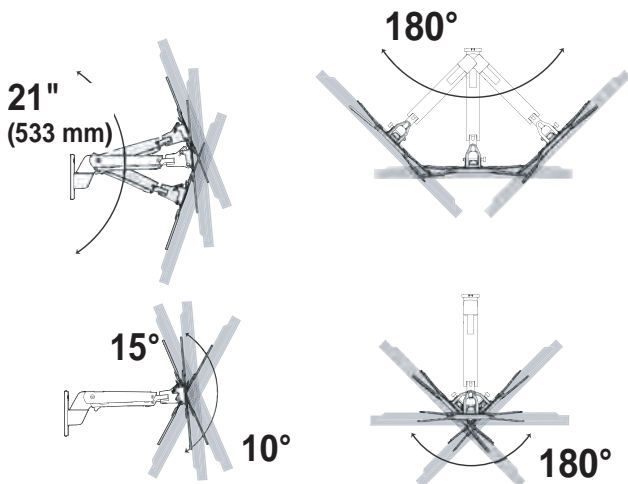

Interactive Arm VHD

Dimensions

Wall Mount Bracket

Stud mounting:
 M8 x 80mm or 5/16" x 3"
 and flat washer 8mm or
 5/16" (3 places)

© 2013 Ergotron, Inc. rev. 02/14/2013 DIM-InteractVHD Content is subject to change without notification

APAC Sales

Tokyo, Japan
www.ergotron.com
apaccustomerservice@ergotron.com

Worldwide OEM Sales

www.ergotron.com
info.oem@ergotron.com

Interactive Arm VHD

Dimensions

VESA

Range of Motion

Weight Capacity

© 2013 Ergotron, Inc. rev. 02/14/2013 DIM-interactVHD Content is subject to change without notification

Americas Sales and Corporate Headquarters

St. Paul, MN USA
(800) 888-8458
+1-651-681-7600
www.ergotron.com
sales@ergotron.com