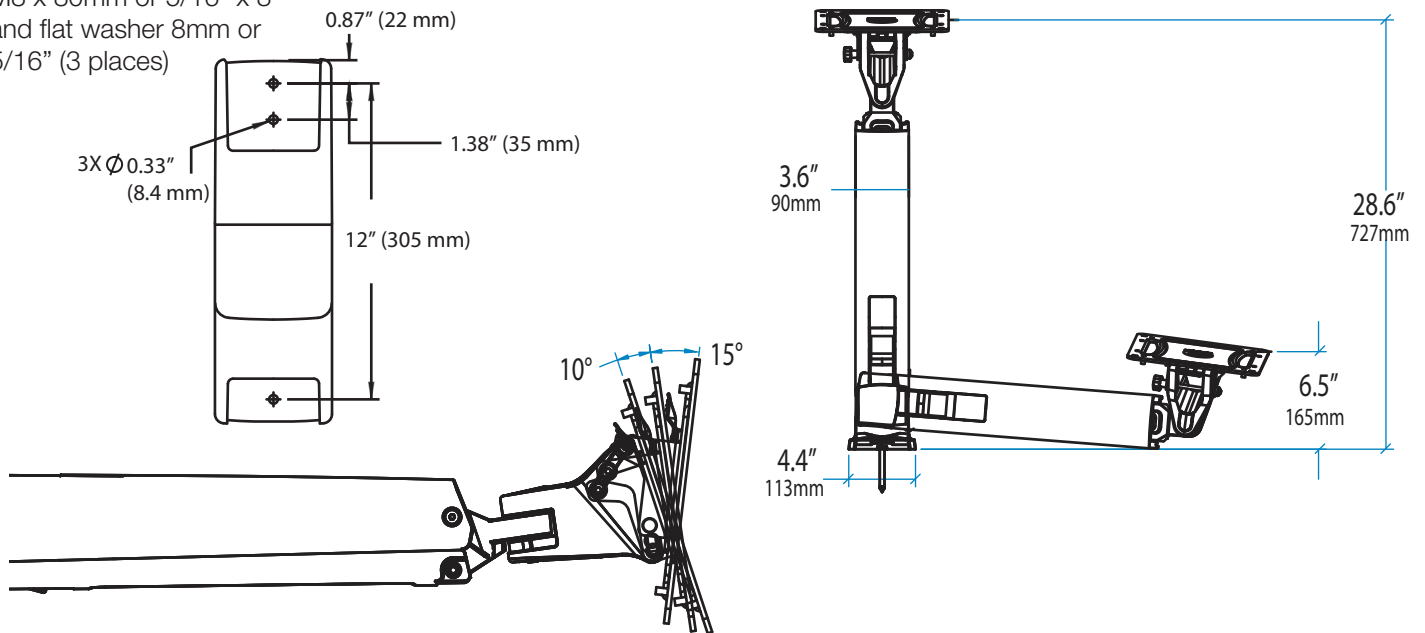

Interactive Arm VHD

Dimensions

Wall Mount Bracket

Stud mounting:
 M8 x 80mm or 5/16" x 3"
 and flat washer 8mm or
 5/16" (3 places)

© 2013 Ergotron, Inc. rev. 02/14/2013 DIM-InteractVHD Content is subject to change without notification